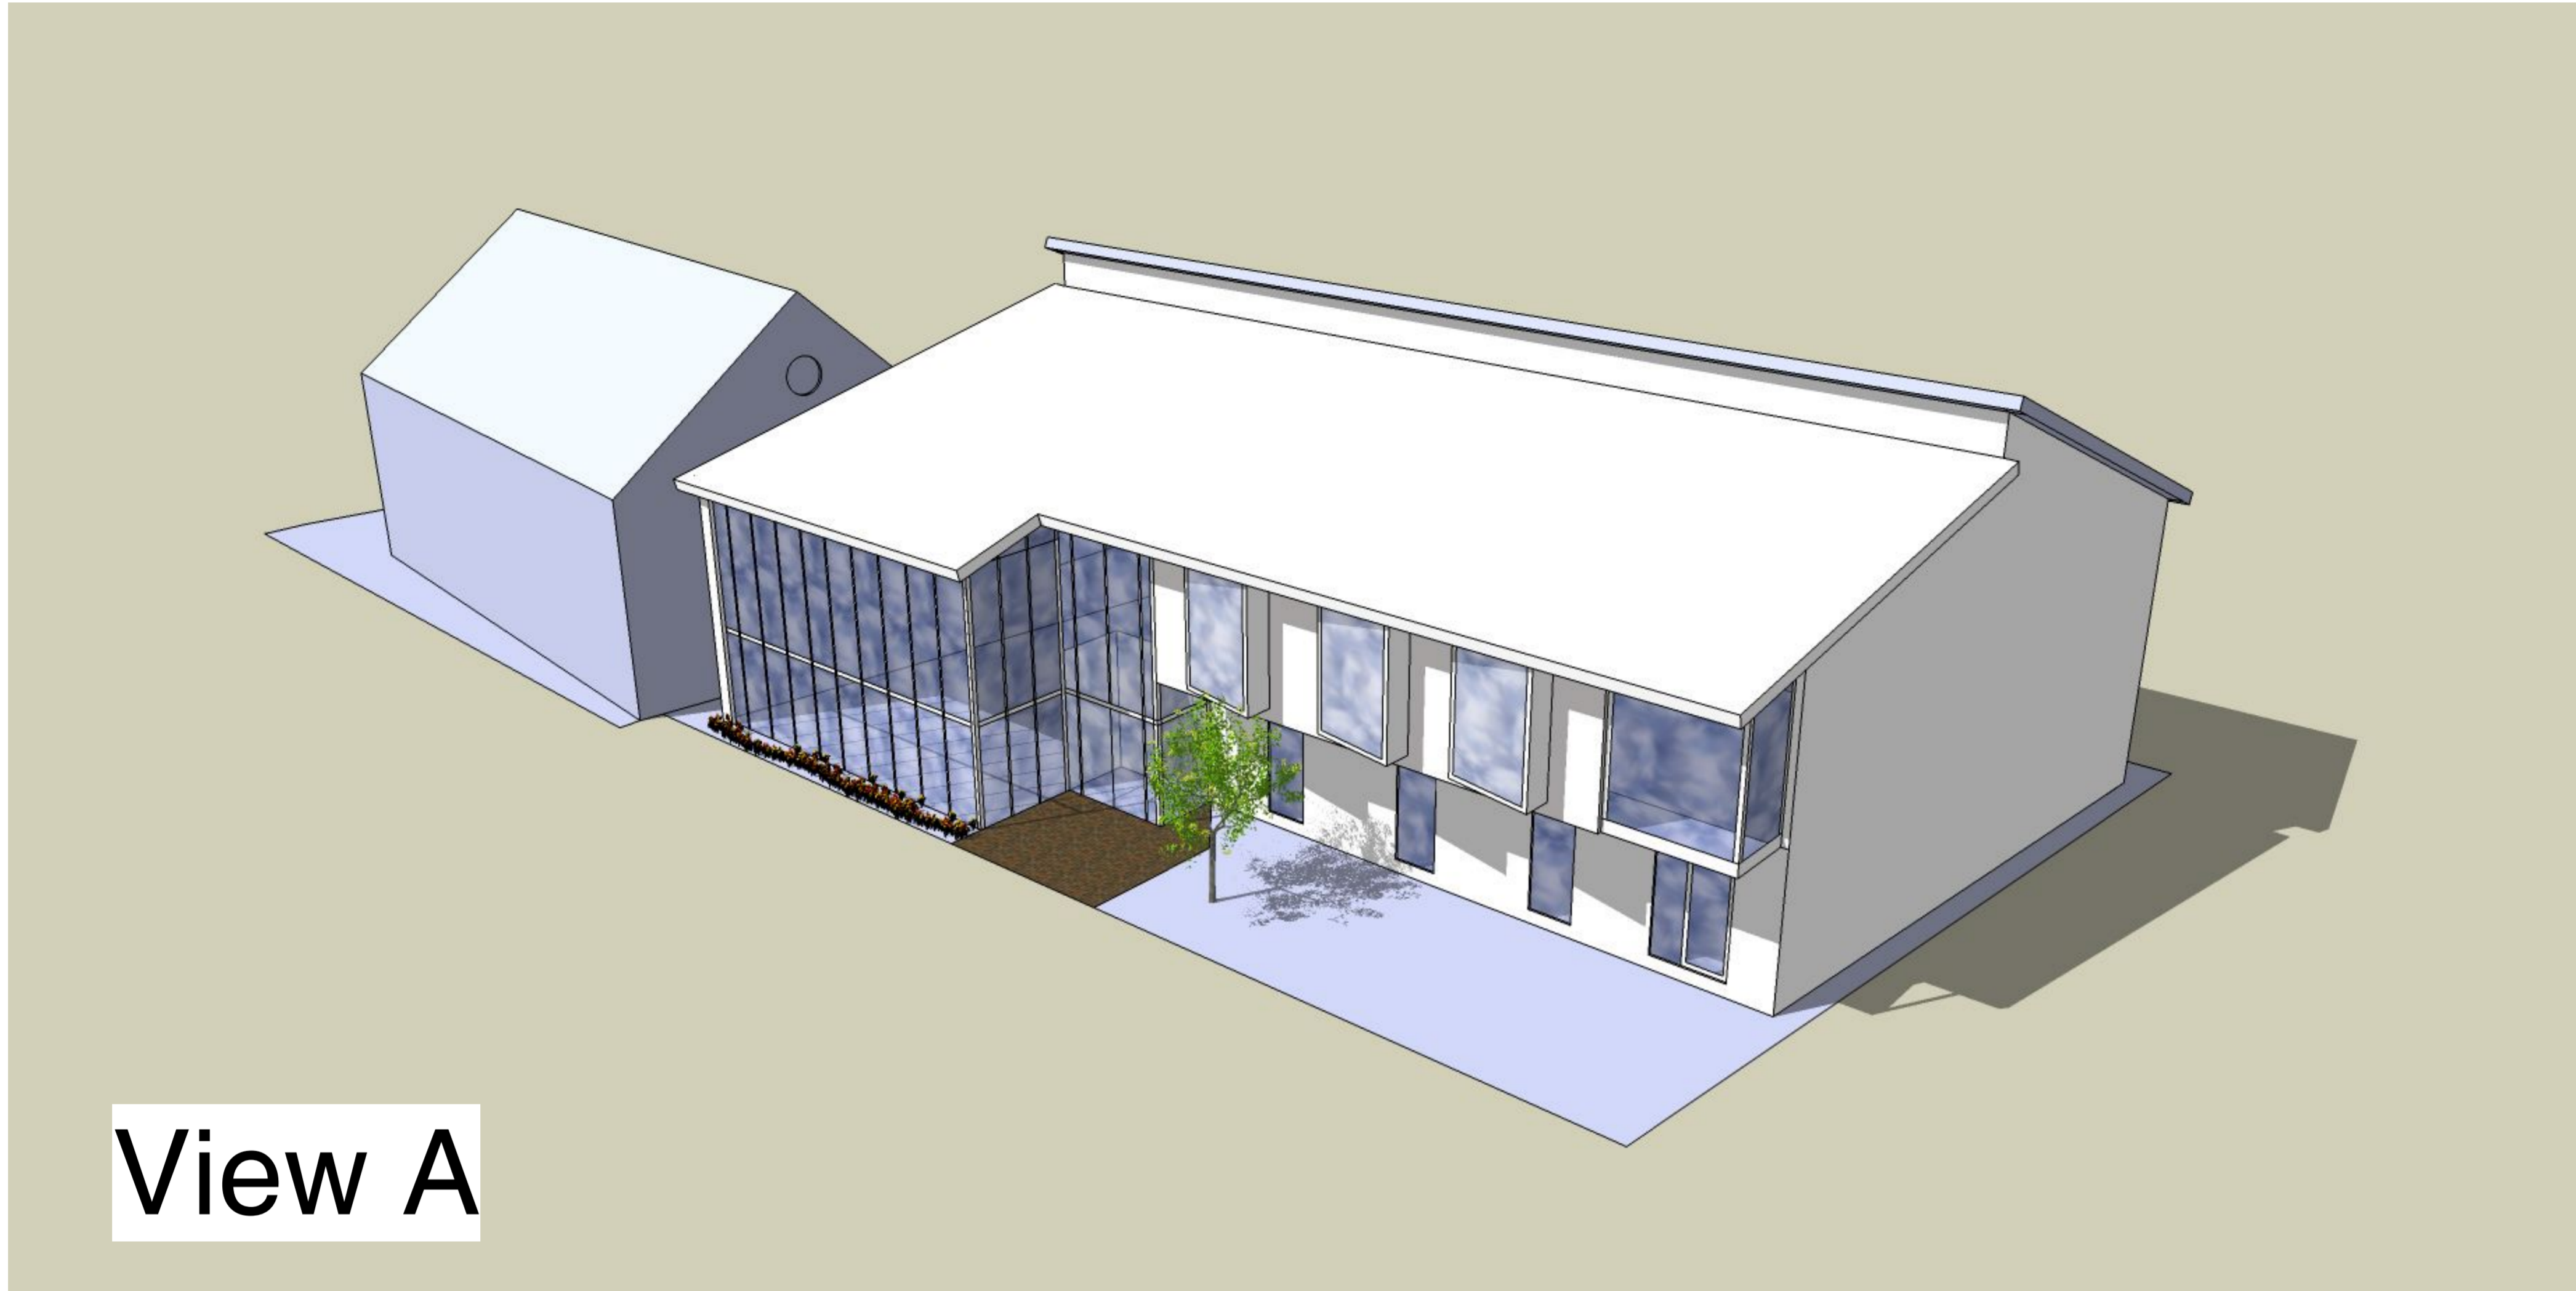

Revisions

Reference		Date

View A

View B

crofts end church
st george • bristol

Project Title:
Proposals for New Building
Crofts End Church
Crofts End Road
Bristol

Drawing Title: 3D Sketches

Date: 20 Jan 2009

Scale: 1:100

Drawn: PW

Drawing Number:

CEC/2012/02

Sheet Size: